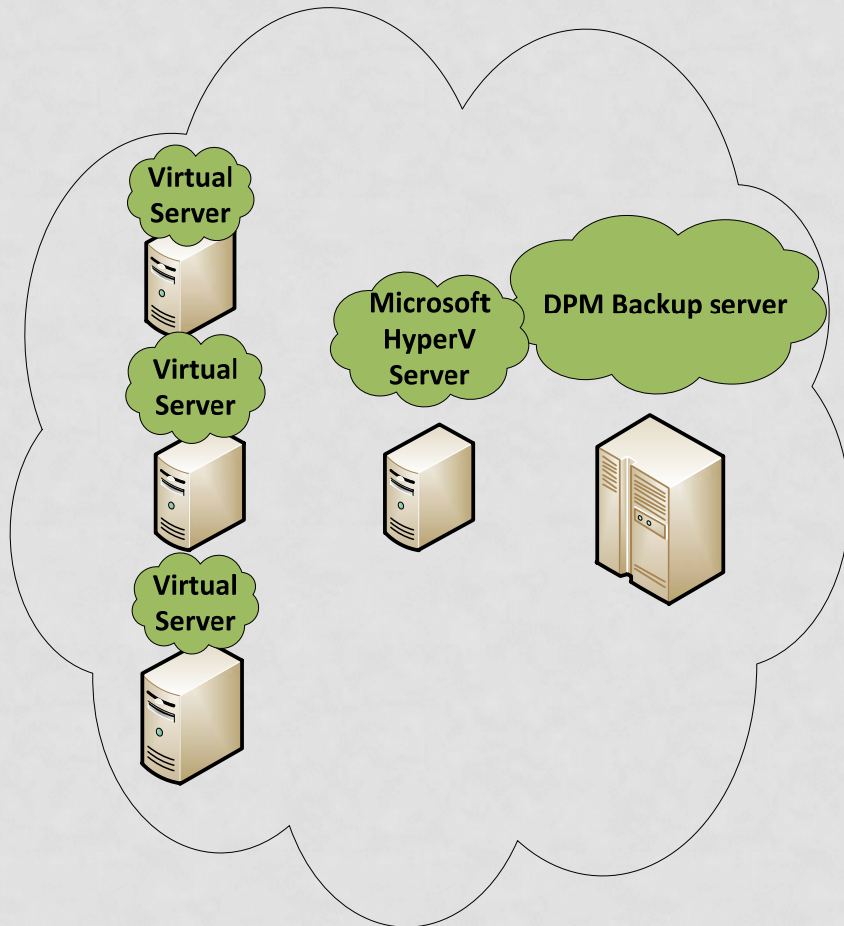

Datacenter located in Miami, FL

Backup Datacenter located in Atlanta, GA

- Full server backup twice a day
- Differential backups every 15 min
- Full DPM backup once a week
- Standby server at remote location for additional cost