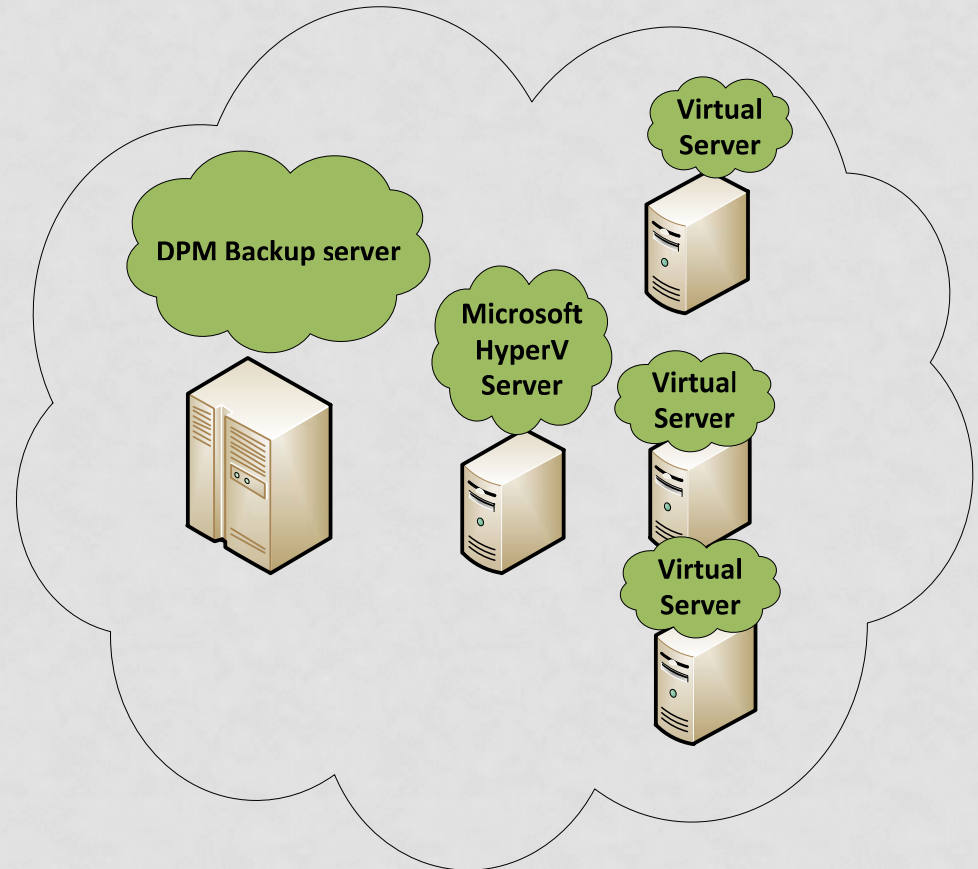

Datacenter located in Miami, FL

Backup Datacenter located in Atlanta, GA

- Full server backup twice a day
- Differential backups every 15 min
- Full DPM backup once a week
- Standby server at remote location for additional cost